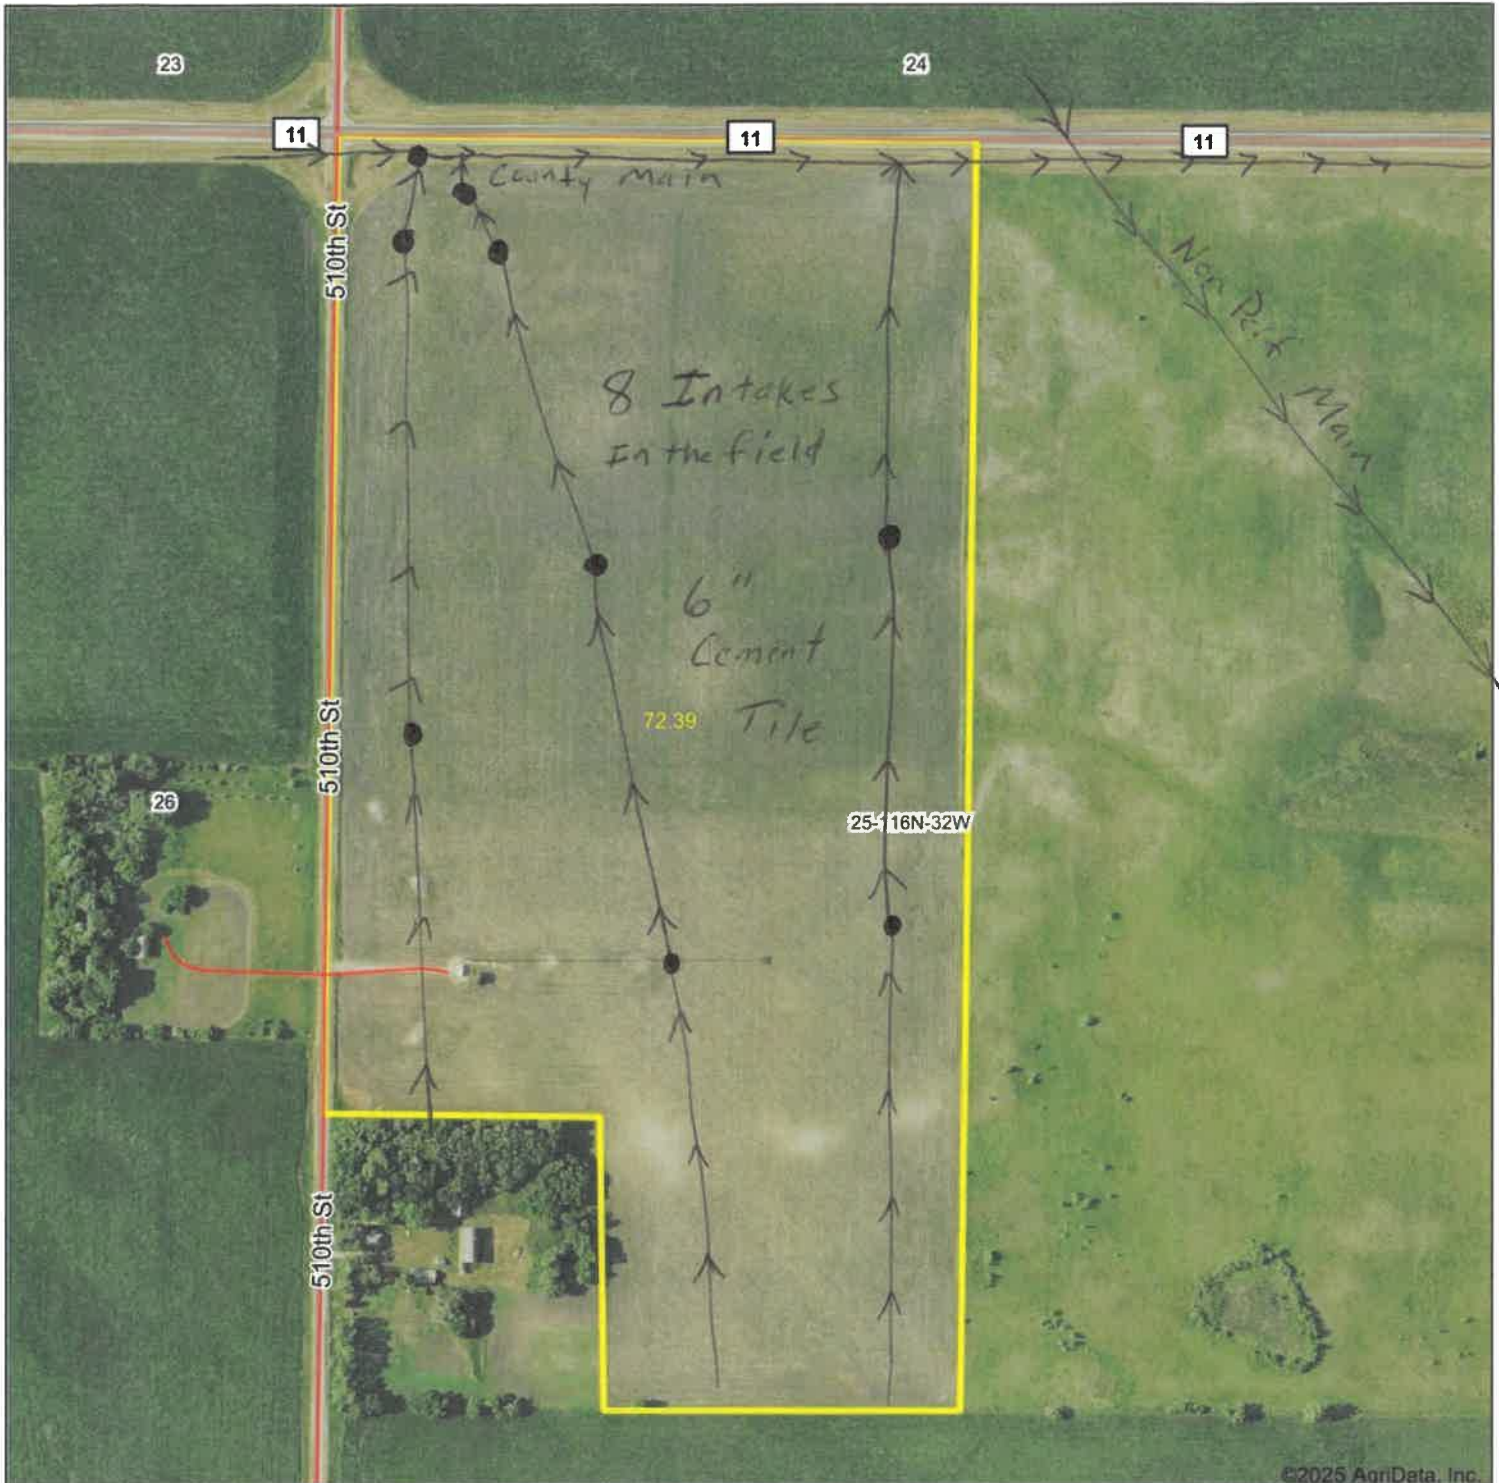

Aerial Map

©2025 AgriData, Inc.

Boundary Center: 44° 49' 47.56, -94° 38' 54.19

Maps Provided By:

© AgriData, Inc. 2023 www.AgriDataInc.com

25-116N-32W
Renville County
Minnesota

10/15/2025

12
13
14

15

16

17

18

19